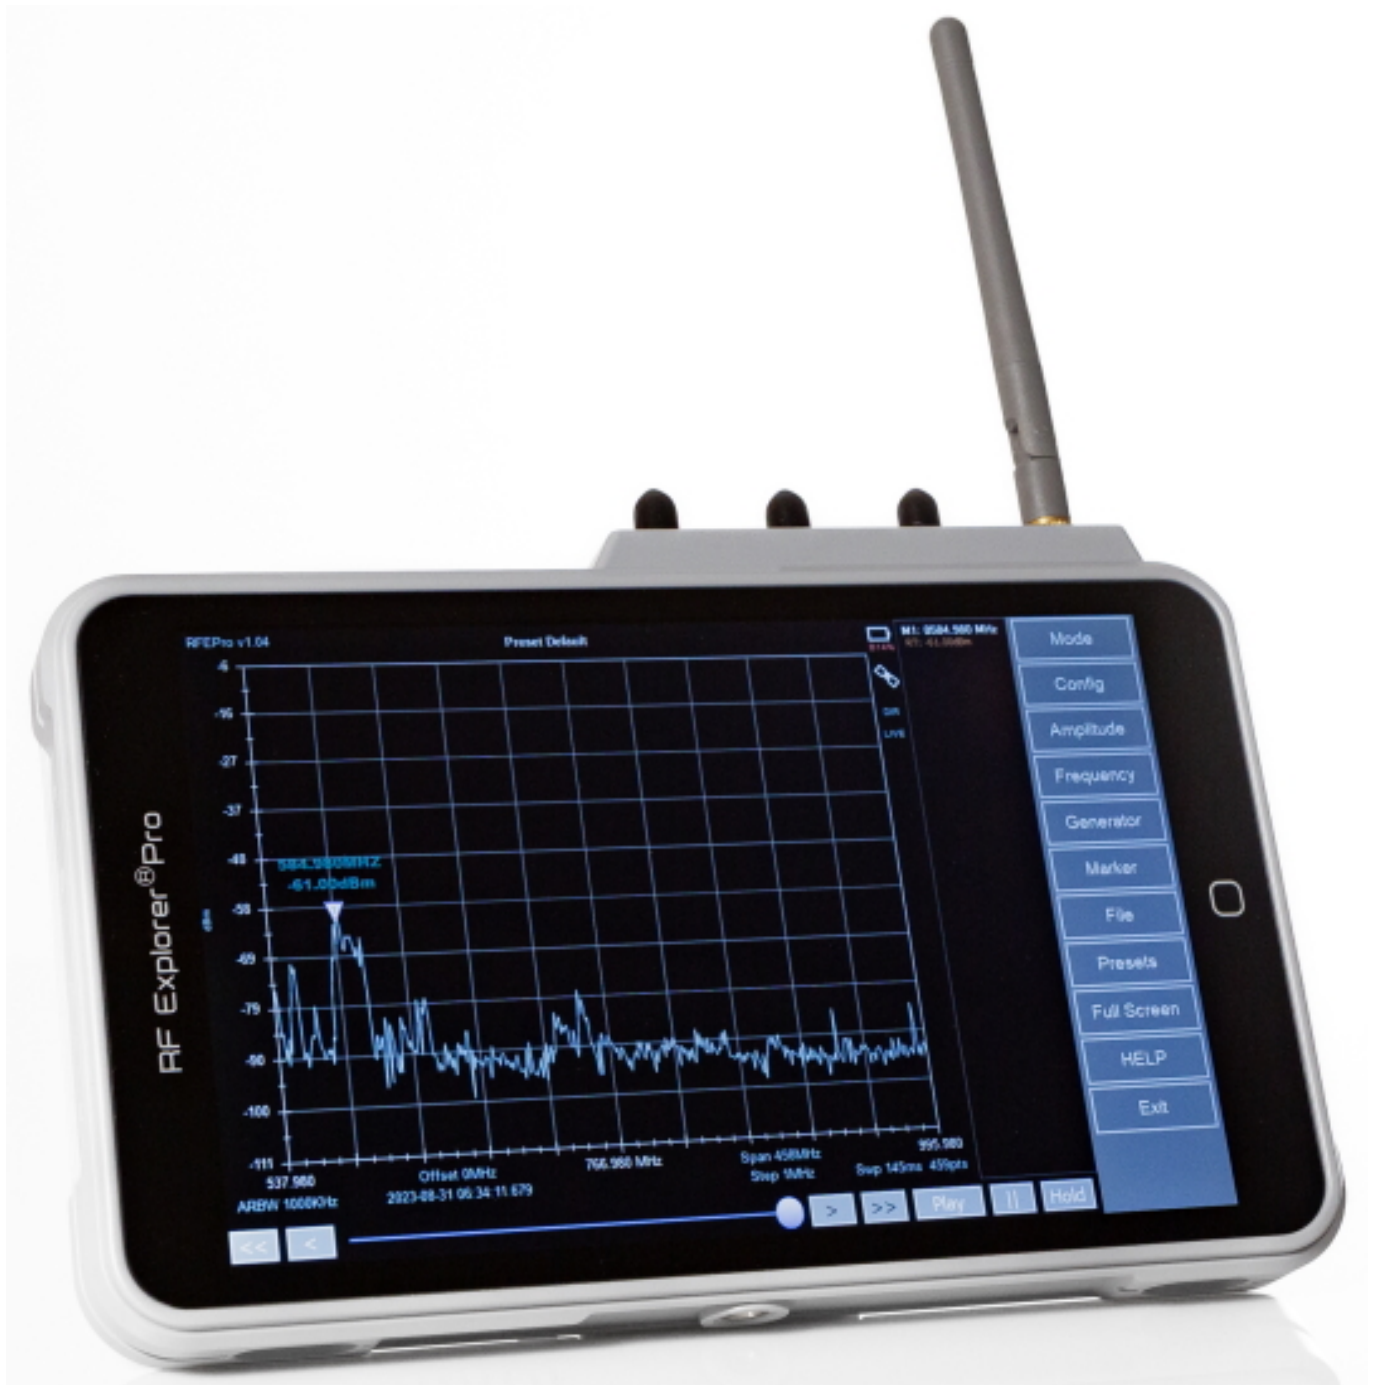

## RF Venue RF Explorer Pro

RF Venue has extended its portfolio of wireless audio essentials with the addition of the RF Explorer Pro, a touchscreen RF spectrum analyzer configured for wireless microphone and in-ear monitor system users. With its integrated 6 GHz Spectrum Analyzer and Frequency Coordination and WiFi Analysis tools, RF Explorer Pro offers advanced functionality with intuitive touchscreen operation to maximize the performance of wireless microphone and in-ear monitor systems in any venue.

“We have had a strong partnership with the RF Explorer team for years, and we are excited to distribute the Pro worldwide, pre-configured with add-on features designed for the needs of wireless audio,” says Chris Regan, Chief Innovation Officer for RF Venue, the leading global provider of wireless audio essentials including best-in-class antennas and RF signal distribution systems. “Whether you’re on major music tours, film production locations, or just helping manage your church or school’s wireless system, the RF Explorer Pro is both powerful and easy to use.”

When connected to a local network using a VNC viewer compatible across PC, macOS, Android, and iOS devices, the RF Explorer Pro can be fully remote controlled to monitor, manage, and capture spectrum data. The high-performance CPU in the RF Explorer Pro enables fast frequency coordination calculations, real-time interference monitoring, and intermodulation analysis right out of the box. Advanced data display modes such as Waterfall 2D and 3D views are presented on a brilliant 8-inch touchscreen. Built-in memory automatically records, saves and replays spectrum data scans with a video-style playback slider. Users can quickly export captured CSV data to a USB drive for use in other software applications such as RF Venue’s free online Wireless System Builder, Shure Wireless Workbench, Audio-Technica Wireless Manager, Sennheiser Wireless System Manager, Excel, and more.