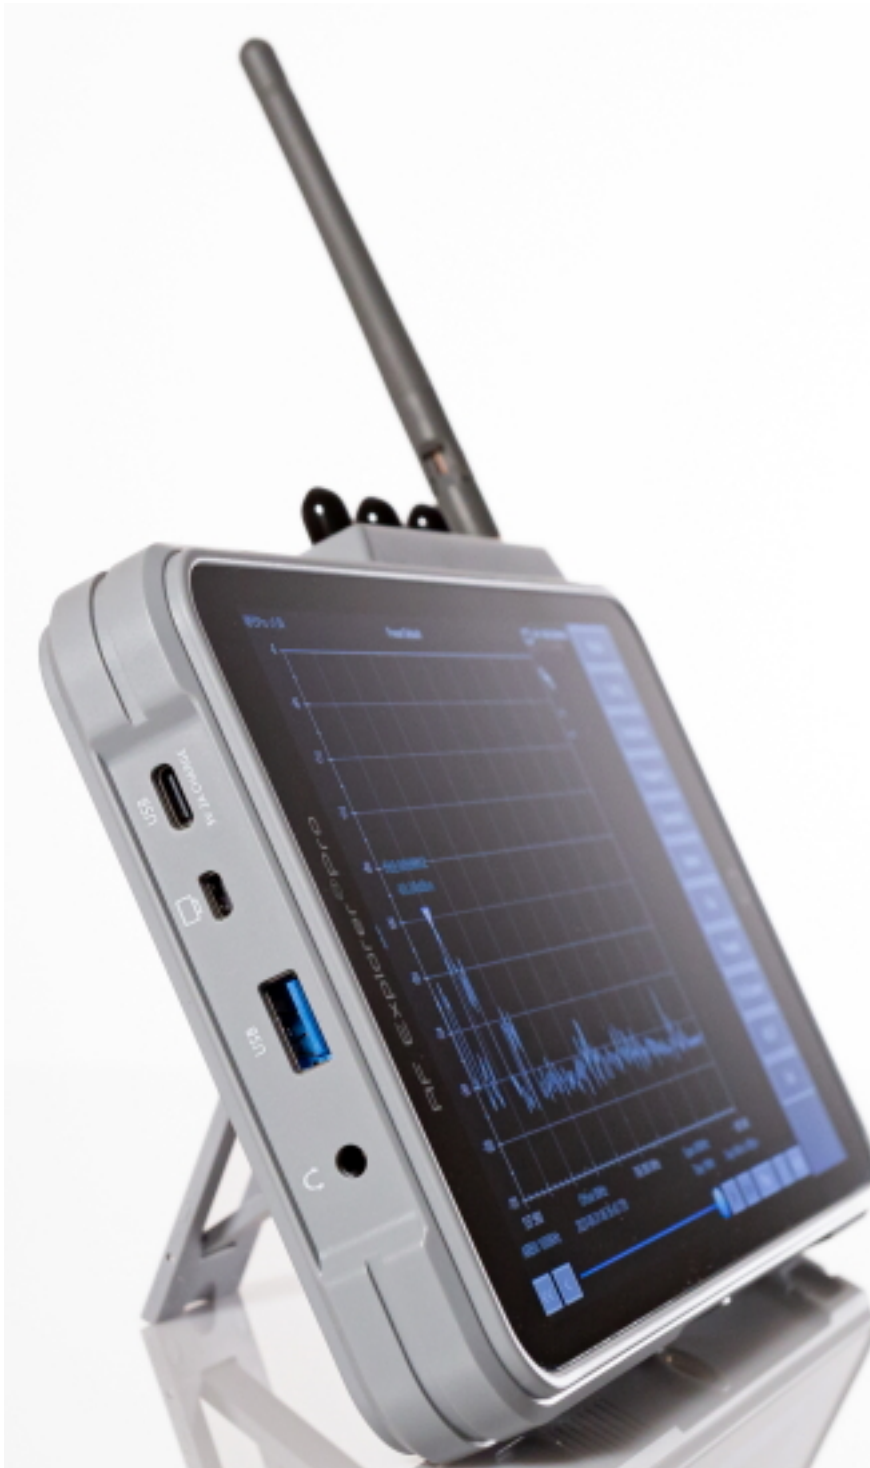

RF Venue announces RF Explorer Pro Touchscreen Spectrum Analyzer

Dienstag, 03. Oktober 2023 19:21

“We’re delighted to collaborate with RF Venue for the distribution of RF Explorer Pro. RF Venue’s unwavering capabilities and long-term commitment to addressing wireless audio needs speak volumes,” says Ariel Rocholl, Chief Executive Officer for RF Explorer. “With a solid decade of collaboration behind us, we are confident in their ability to offer unmatched solutions and deliver impeccable support to both distributors and end users with RF Explorer Pro.”