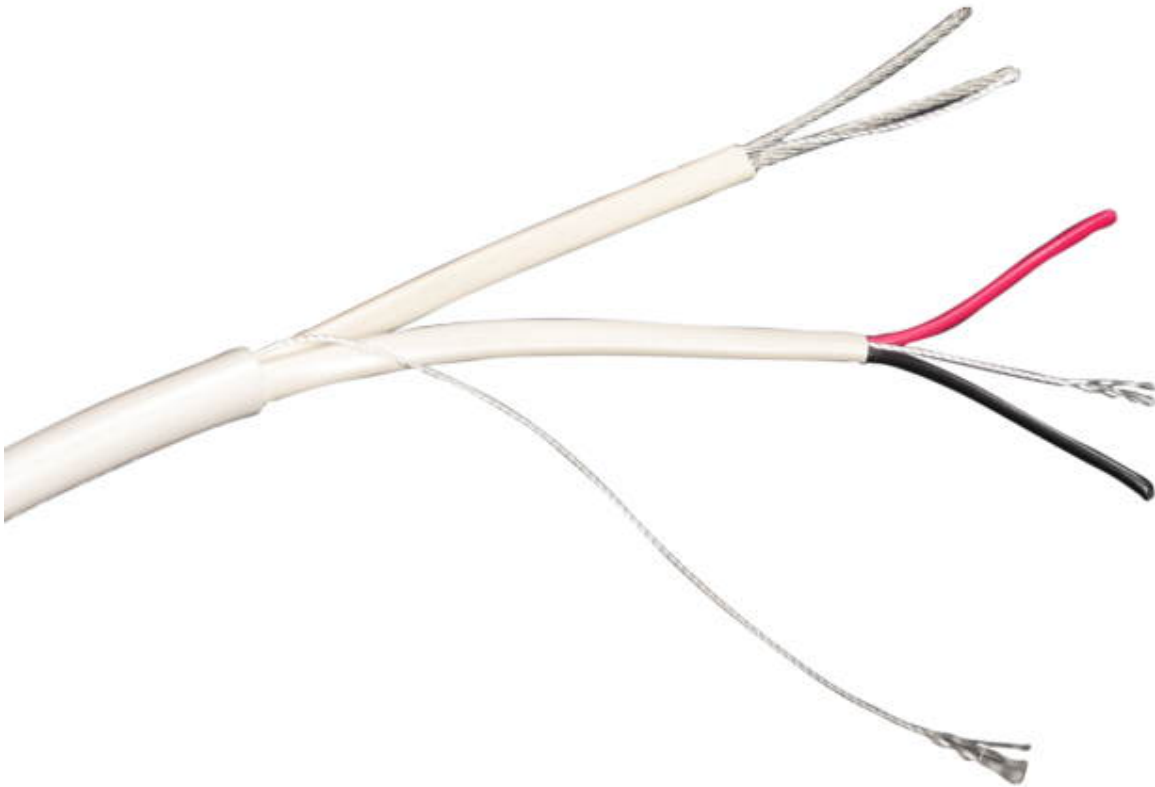

### Biamp Receives US Patent for its Magic Cable

**Magic Cable Streamlines Desono Loudspeaker Installations and is UL 13 Certified for Outdoor Applications and Hang Lengths Greater than 10 Feet**

Biamp, a supplier of professional audiovisual solutions, today announced that it has been awarded a patent from the U.S. Patent and Trademark Office for its Magic Cable, used in the company's Desono family of business audio loudspeakers. Magic Cable comprises two stainless steel suspension cables, two 18 AWG signal conductors within a separate cable jacket, and integrated ripcords that allow the installer to easily slice through the jackets as needed - greatly increasing installation efficiencies.

"Traditionally, hanging pendant speakers has been a time-consuming and complicated job with many steps, each with different tools. Our Magic Cable dramatically simplifies the job and only requires a pair of wire cutters. What's more, the entire assembly is encased in an attractive wrapper, so no further dressing or painting is required," said Joe Andrulis, Executive Vice President of Corporate Development, Biamp. "Magic Cable makes it much easier and safer to install pendant loudspeakers, saving integration partners time and money. Additionally, it's the only composite cable in the AV industry certified to UL 13, demonstrating