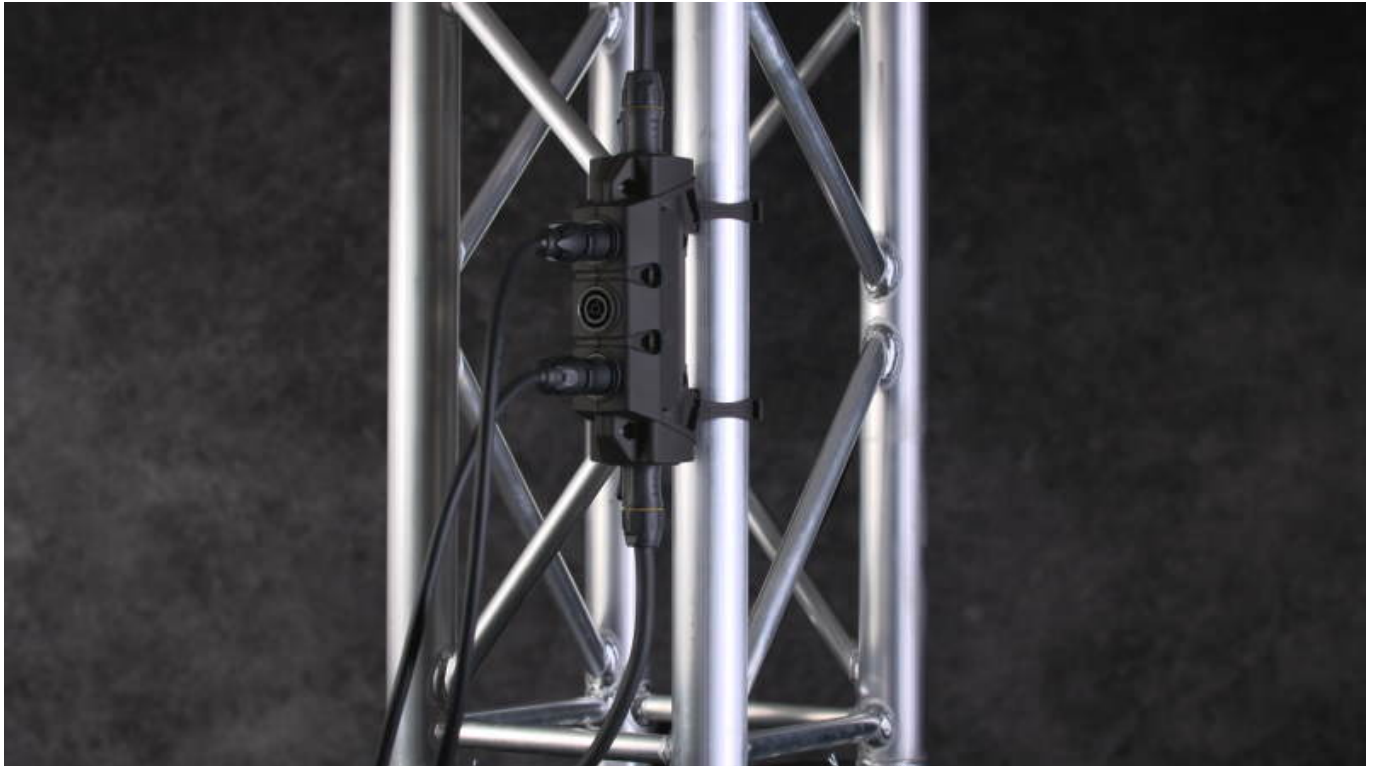

### Compact and robust power distribution box for live use

The PowerLink Truss & Stagebox by KLOTZ AIS is an extremely robust, ergonomic and easy-to-use new power distribution system. It's various application possibilities are a big advantage. This brand new product is at home not only in event technology, but also in theatres or TV studios.

The PowerLink Truss & Stagebox is equipped with one input and four outputs of the NEUTRIK powerCON True1 plug. It offers a power carrying capacity of up to 16A /250V. Due to the compact size and the ergonomic arrangement of the connections, easy handling is ensured in tough everyday stage use - even with work gloves.

The plastic housing is designed with rounded absorber edges and a robust surface to absorb shocks. This ensures that any external shocks are optimally diverted.

Inside the box, stiffening cross ribs, in conjunction with six housing screws, give the PowerLink Truss & Stagebox a very high level of resistance and provide compliance with current safety standards. A fall from truss height is easily absorbed, which underlines the robustness and durability. In addition, the housing is ultra-light.

The PowerLink Truss & Stagebox can be easily and quickly attached to a truss via two PowerLink Clamps; additional securing with two O-rings is also possible. Alternatively, the box can be equipped with an optional metal bracket underneath.