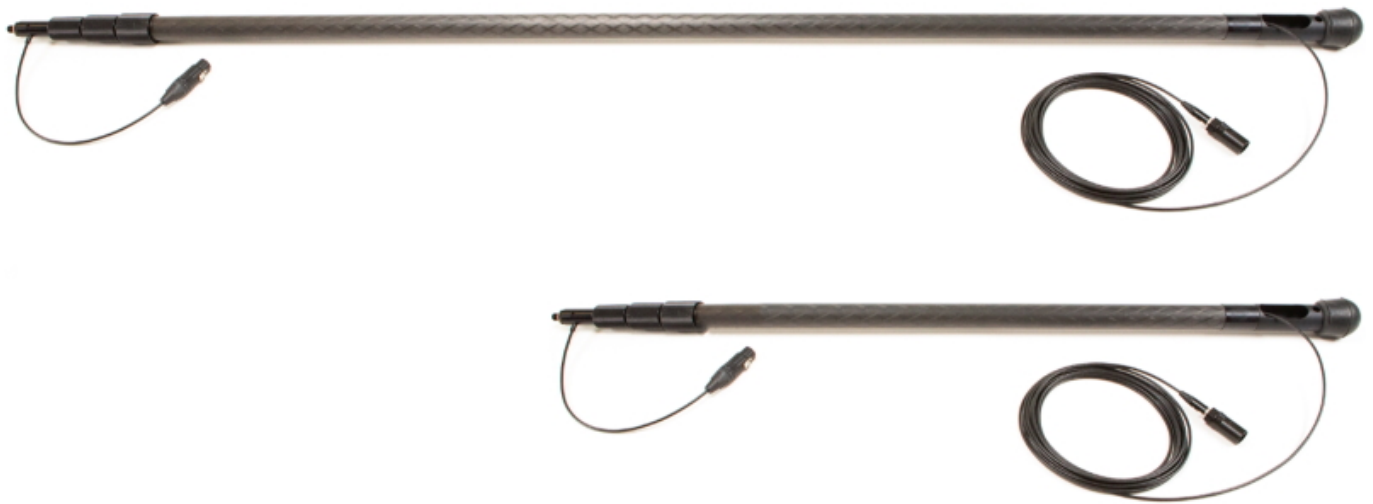

Ambient QP Slim

As Ambient has successfully launched the 4-segment QuickPole Slim, customers quickly requested an internally wired version. From now on they will be offering an internally wired QP Slim (Long and Short) with Straight Cable Outlet - plus the respective Do-It-Yourself cable kits for retrofit.

Internally Cabled Booms (Straight Cable)

- A80993 | QP Slim Long with straight cable, mono
- A80994 | QP Slim Long with straight cable, stereo
- A80995 | QP Slim Short with straight cable, mono
- A80996 | QP Slim Short with straight cable, stereo

Cable Kits

- A80989 | Straight Cable Kit for QP Slim Long, mono
- A80990 | Straight Cable Kit for QP Slim Long, stereo
- A80991 | Straight Cable Kit for QP Slim Short, mono
- A80992 | Straight Cable Kit for QP Slim Short, stereo