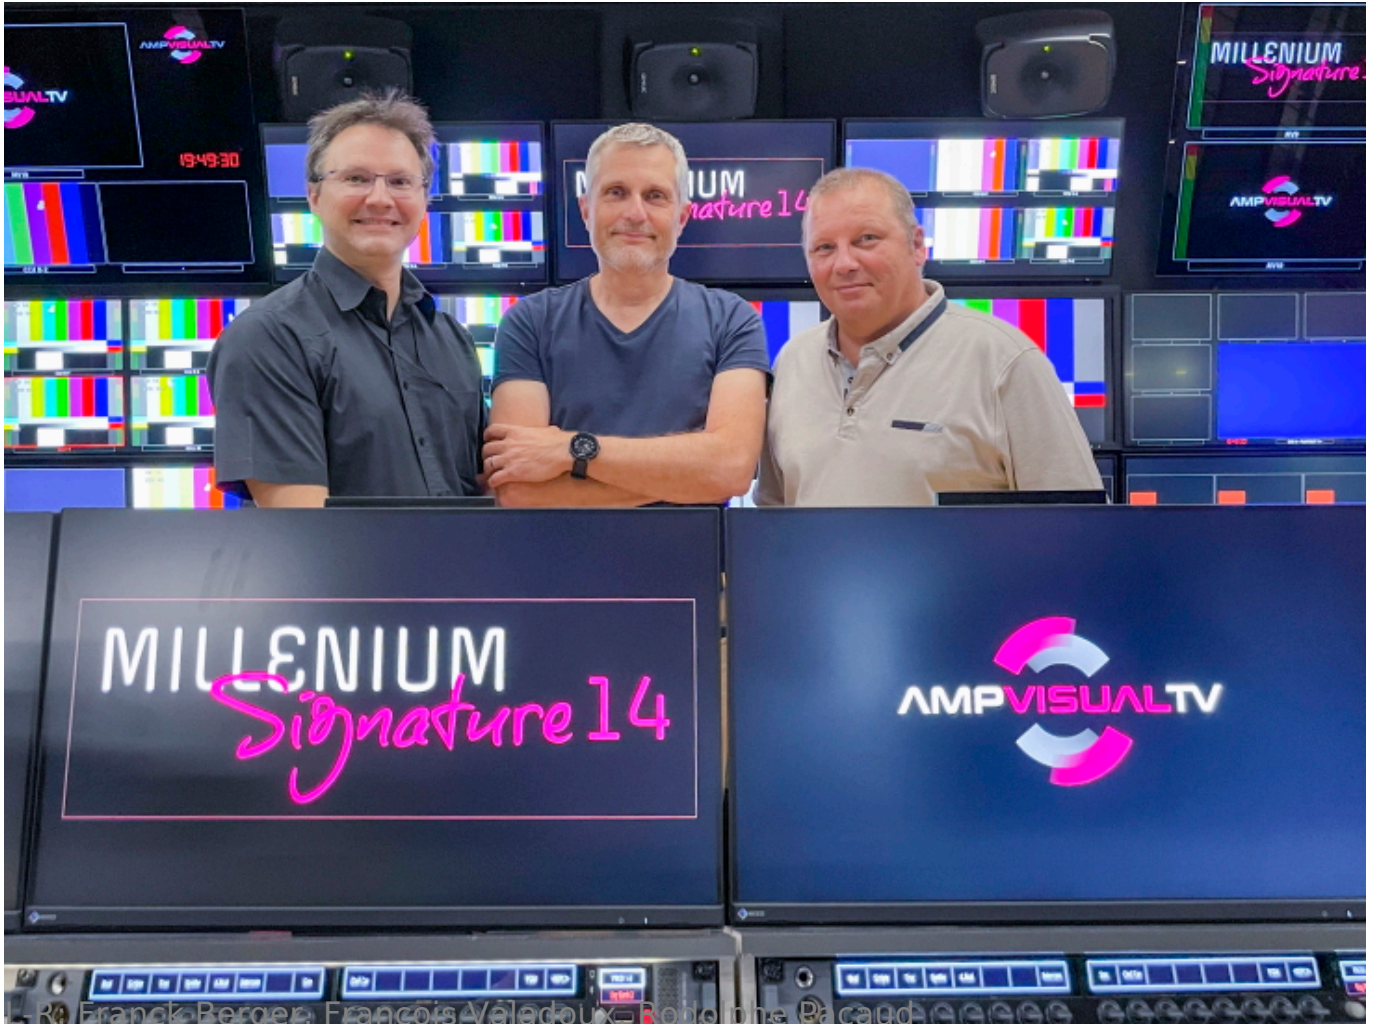

AMP VISUAL TV Expands OB Van Fleet Built on Riedel Technology

Riedel Communications today announced that AMP VISUAL TV has completed yet another of its state-of-the-art OB vans, equipped with a Riedel MediorNet real-time media network and Riedel's wired and wireless intercom systems, just in time for the Rugby World Cup in France. With the launch of Millenium Signature 19, AMP VISUAL TV continues the expansion of an OB van fleet that leverages Riedel technology to facilitate flexible interconnection between mobile production trucks and an agile, fully modular approach to any kind of live production.

“With Riedel's MediorNet technology built into the DNA of our OB van fleet, we've been able to achieve amazing flexibility, scalability, and resilience. Our interconnectable Millenium and Millenium Signature fleet now allows us to reliably produce any event, both remote or on-site,” said François Valadoux, Executive Vice President and CTO at AMP VISUAL TV. “Completion of this new OB van is yet another step forward in a larger technological transformation - along with Riedel deployments in our media center and TV studios - that enables our business to

The unique TDM/IP ST 2110 hybrid capability of MediorNet networks has proved extremely valuable in supporting a smooth and safe transition to IP, and its distributed nature enables numerous advantages for AMP VISUAL TV, including plug-and-play interconnection of different production vehicles or control rooms in a powerful and highly agile operational workflow. To support flexible communications, AMP VISUAL TV has employed the latest Artist-1024 node from Riedel, as well as the company’s game-changing SmartPanel series concept, where a user interface can be turned not only into a comms panel but also a control panel and an audio monitoring panel. Providing reliable, high-quality wireless communications, Riedel’s Bolero intercom system likewise plays a critical role in daily operations.