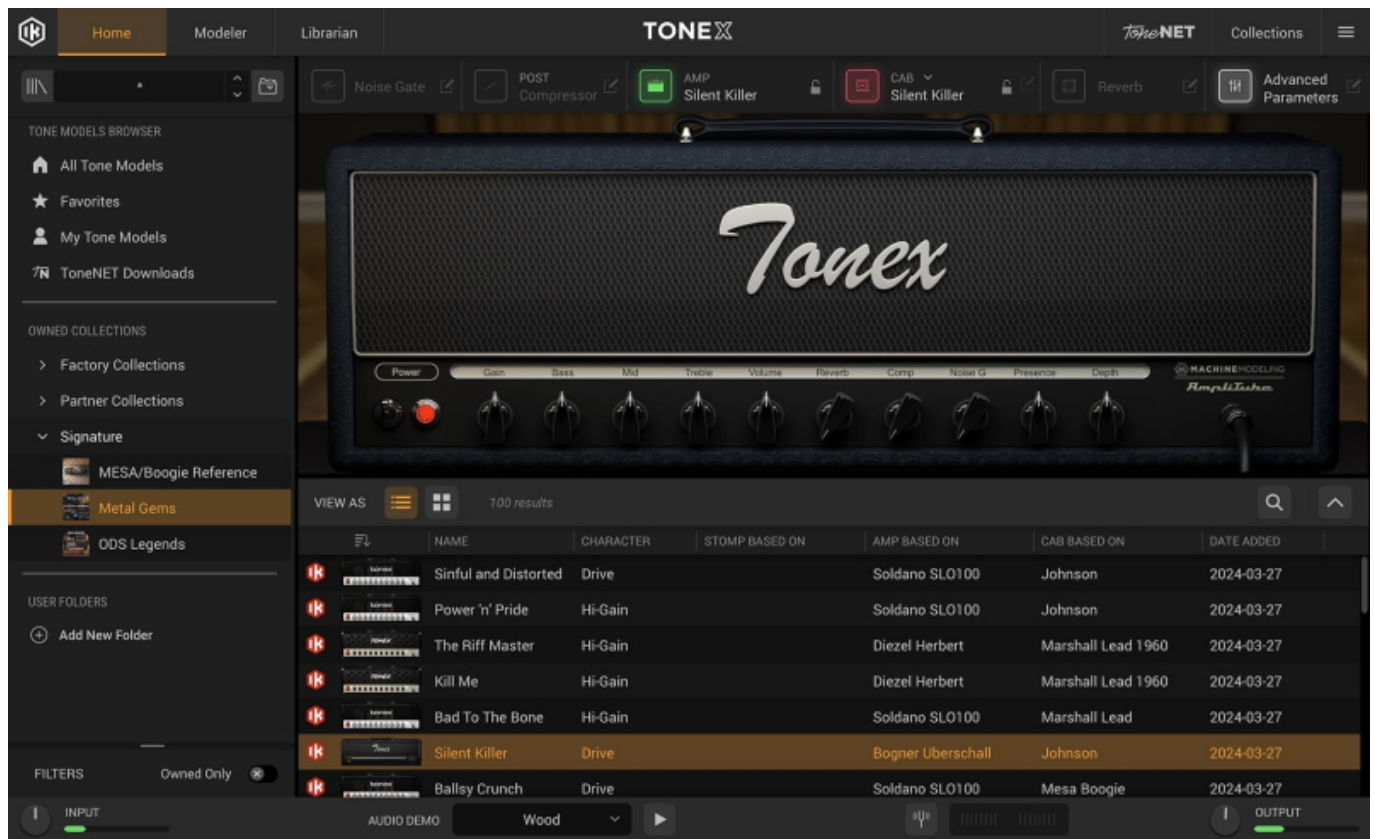

IK Multimedia releases Metal Gems Signature Collection for TONEX

Donnerstag, 28. März 2024 14:10

The release of Metal Gems coincides with a free firmware update for TONEX Pedal featuring a game-changing chromatic tuner. The new tuner inside TONEX Pedal can replace any tuner currently used with its easy-to-read display, selectable reference frequency and three operating modes: Mute, Thru, and Off. To update to firmware 1.2.3, connect TONEX Pedal to a Mac or PC with an internet connection and launch TONEX. Navigate to the librarian section and select "Update Firmware." Once complete, the pedal will restart automatically with the new firmware installed and the tuner ready. This update and future improvements represent IK's commitment to ongoing TONEX hardware improvements, software refinements and additional Tone Models.

Metal Gems is a unique opportunity to experience the sound and feel of high-gain