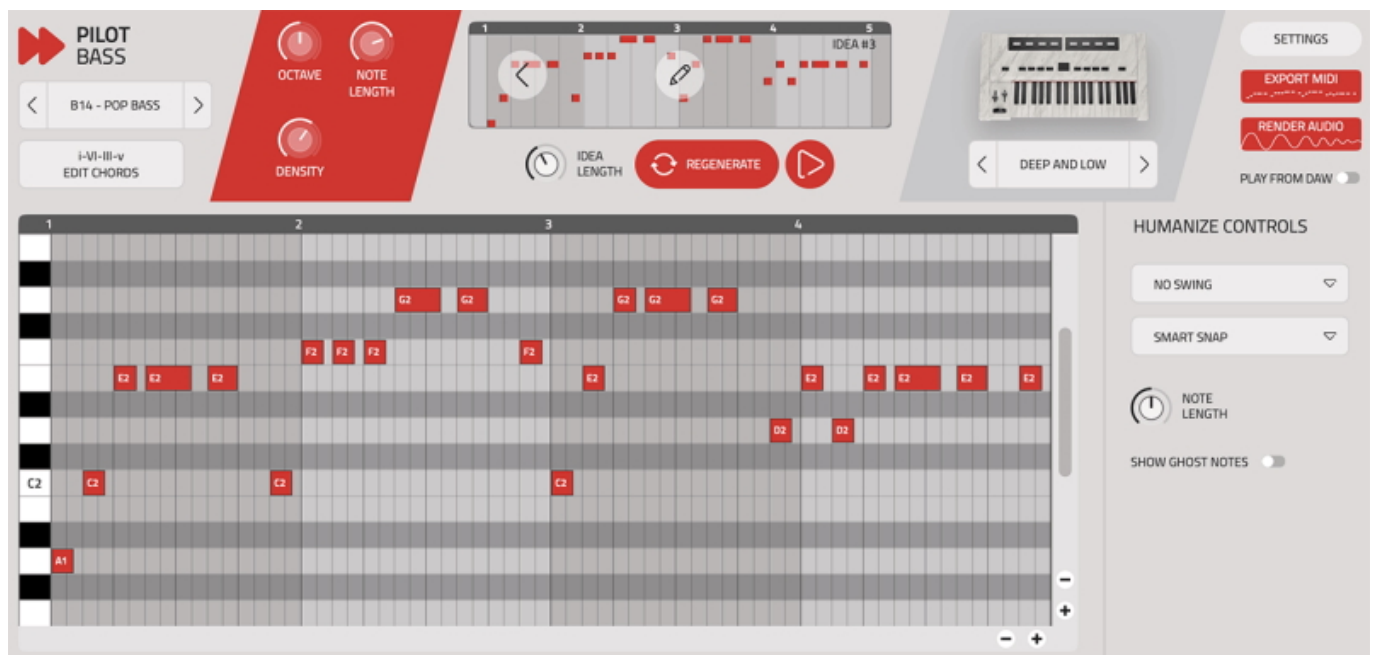

MIXED IN KEY PILOT PLUGINS 2.0

Pilot Plug-ins is your your go-to for making chords, melodies, basslines, and arpeggios. Get these MIDI generators for your music production.

The features include:

- Pilot Chords: MIXED IN KEY created a new Pilot Chords plugin with an ultra-fast workflow for creating beautiful chords.
- Pilot Bass: Add basslines that use our patented technology to follow the chords and create a great rhythm for your track.
- Pilot Melody: Let's be honest: if the song isn't memorable, it's not a hit. MIXED IN KEY created Pilot Melody to help you create super memorable melodies that fit your track.
- Pilot Arpeggio: This plugin adds textures to your music and makes it more interesting.

MIXED IN KEY has expanded their library with 25 new Phase Plant sound presets, complementing the existing collection of built-in sounds. There's everything you need to sketch your idea.

www.mixedinkey.com