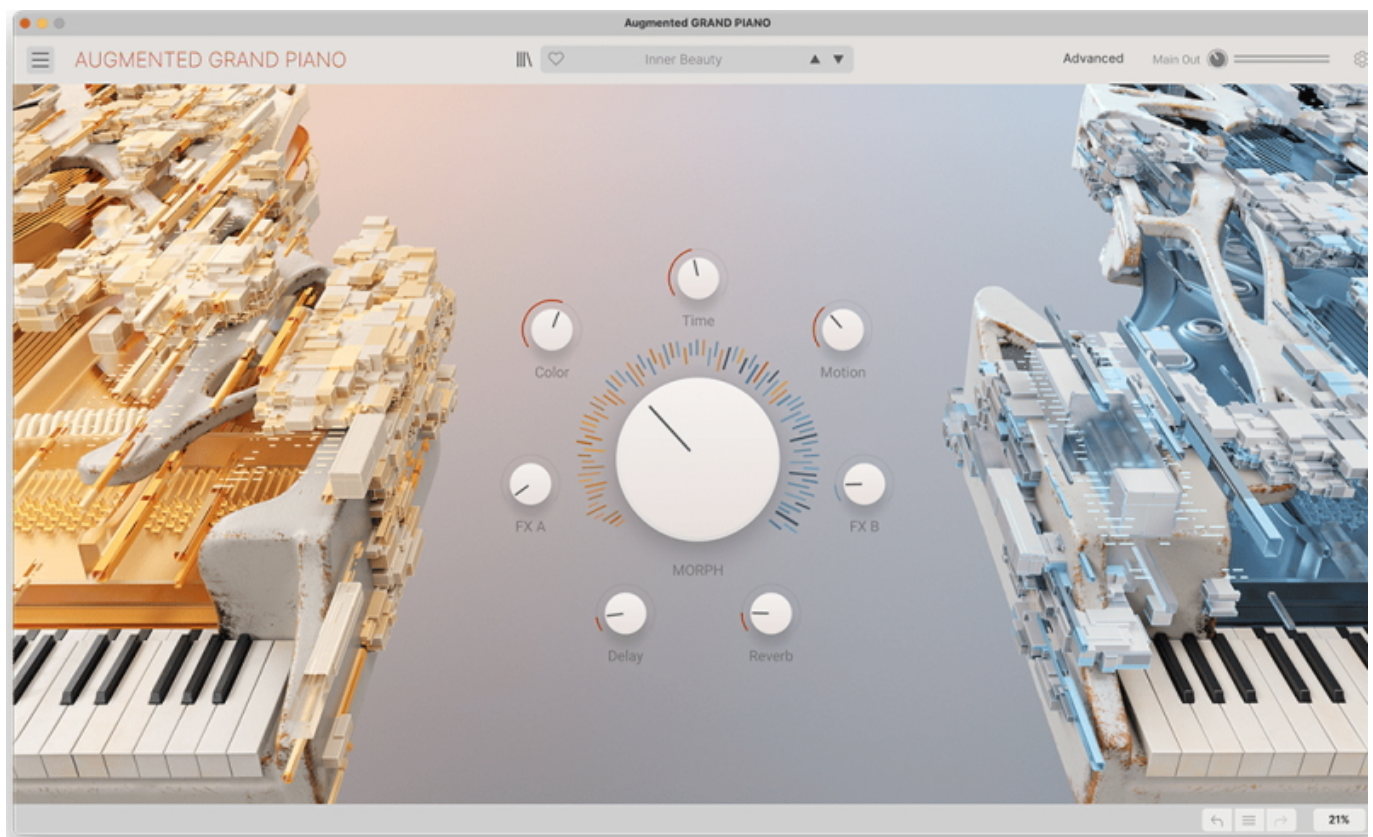

Arturia Augmented GRAND PIANO

From the authentic to the impossible, unlock premium piano sounds for cinematic score & library composition, immersive game soundscapes, and slick modern DAW production with an intuitive & inspiring piano experience that transcends virtual instruments.

Starting with beautifully captured recordings of an '80s Steinway Grand, embellished with unusual techniques like bowing, ping pong balls, and tape-processing, and fused with synthesis for fresh, exciting, outside-the-box piano sounds. Theatrical concert grand richness, platinum cinematic textures, evolving metallic atmospheres, barely-recognizable hybrid effects; whatever style, Augmented GRAND PIANO can fit the bill. Users can animate tracks with timbres that flow between familiar & far-out, acoustic & synthetic, and pure & transformed with the powerful Morph control. Move between sound layers and make broad changes to multiple aspects of a sound with one control.

Customize and interact with Augmented GRAND PIANO's sound intuitively with its array of straightforward macro controls, affecting various parameters and ensuring that expressive dynamics, articulation, and timbral control is only ever a click away. Every aspect of Augmented GRAND PIANO's sound can be customized with 2 distinct layers, each including 2 sound sources, for weaving compound textures with whatever combination of samples and synthesis that users need. Augmented GRAND PIANO is a shortcut to perfect piano sounds, but its advanced panel lets