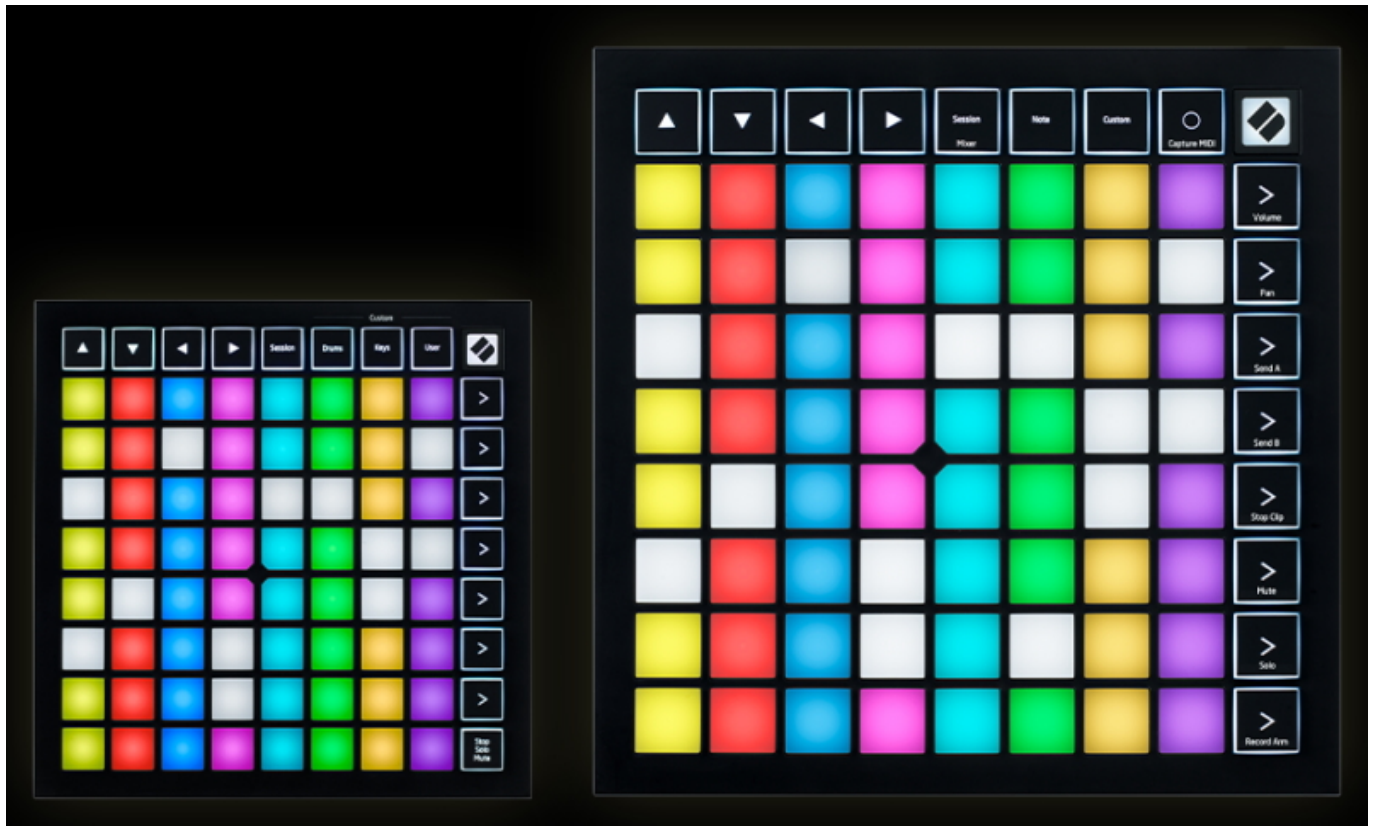

### Novation Launchpad Mini and Launchpad X Updates

Novation continues to support its creative community by adding exciting new features to Launchpad Mini and Launchpad X with the firmware version 2.0 update. This update brings more customisation options than ever before to Launchpad owners, allowing them to explore new ideas and produce music with ease.

Firmware version 2.0 introduces the exciting Custom Mode keystroke widget. Launchpad owners can keep creativity flowing while making music by assigning essential DAW shortcuts using Novation's Components software for a faster, more intuitive workflow and endless creative options.

Launchpad X goes even bigger with an additional four Custom Mode slots added in version 2.0. Now with a total of eight slots, Launchpad X owners can take their music to new heights and experiment with the versatile new Custom Mode key stroke widget, without compromising on the space they have to create.

Novation's iconic Launchpad range sparked a wave of innovation in electronic music production and performance. Available in Mini, X and Pro, the grid-based MIDI controllers have garnered a dedicated following of users thanks to their limitless