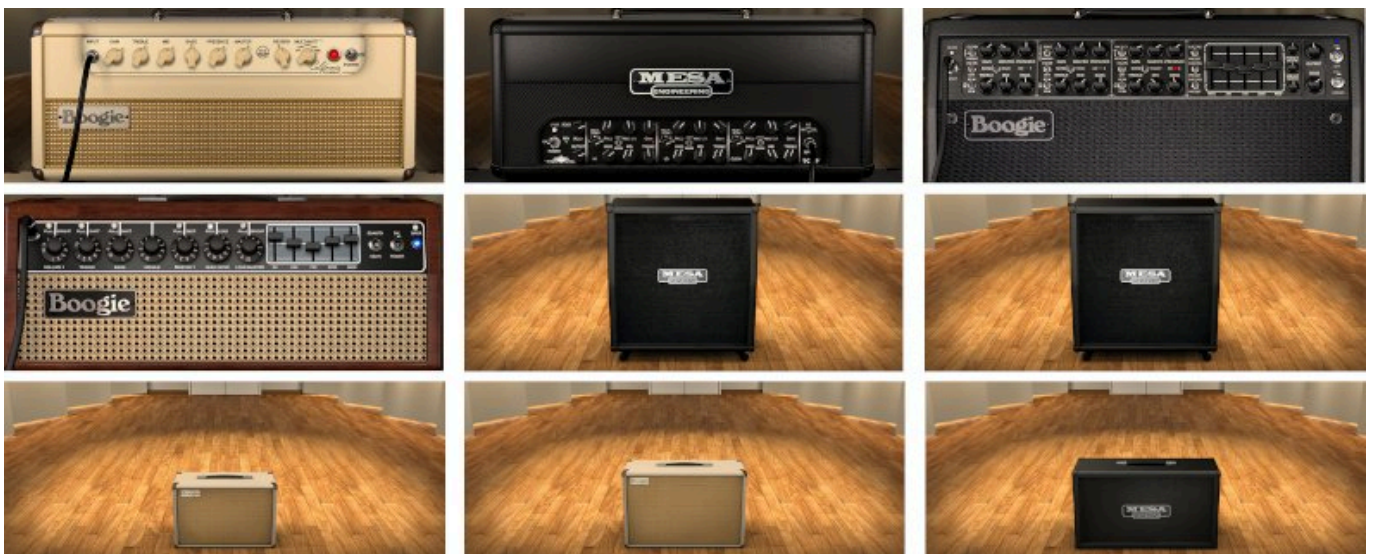

The amps and cabs in MESA/Boogie 2 were chosen for their significant tone-shaping innovations. Users will find 3 ground-breaking amps from MESA's current line-up and one of their most desirable models from the past.

MESA's California Tweed Series was 50 years in the making and designed to reinvent "vintage" tone. This new single channel, "old school" amp aims at all sounds Americana. IK's model is equipped with all the same features as the physical product including MESA's Incremental multi-watt power amp with Duo-Class and Dyna-Watt technologies, which provide 5 power, 2 operating-classes and 3 wiring configurations.

An amazing do-it-all amp, the TC-100's all-tube amplifier features a multi-soak

IK Multimedia releases AmpliTube MESA/Boogie 2

Sonntag, 12. Dezember 2021 10:02

attenuator with 5 power options to tame its punch and aggressive performance perfectly. Three channels offer a choice of pristine Clean, aggressive Crunch, all the way up to massive Gain and each channel is fitted with a voicing switch; DRIVE in Channel 1, TIGHT in Channels 2 and 3.

The legendary amp of so many recording artists and one of MESA's most coveted models, the Mark IIC+ was the last of the Mark II series. The ground-breaking amp features a more sensitive lead channel, which incorporates a dual cascading drive stage. The IIC+ also features a pull Deep Bass booster and other enigmatic features that earned the legendary head its "+" rating for sounding so fantastic.