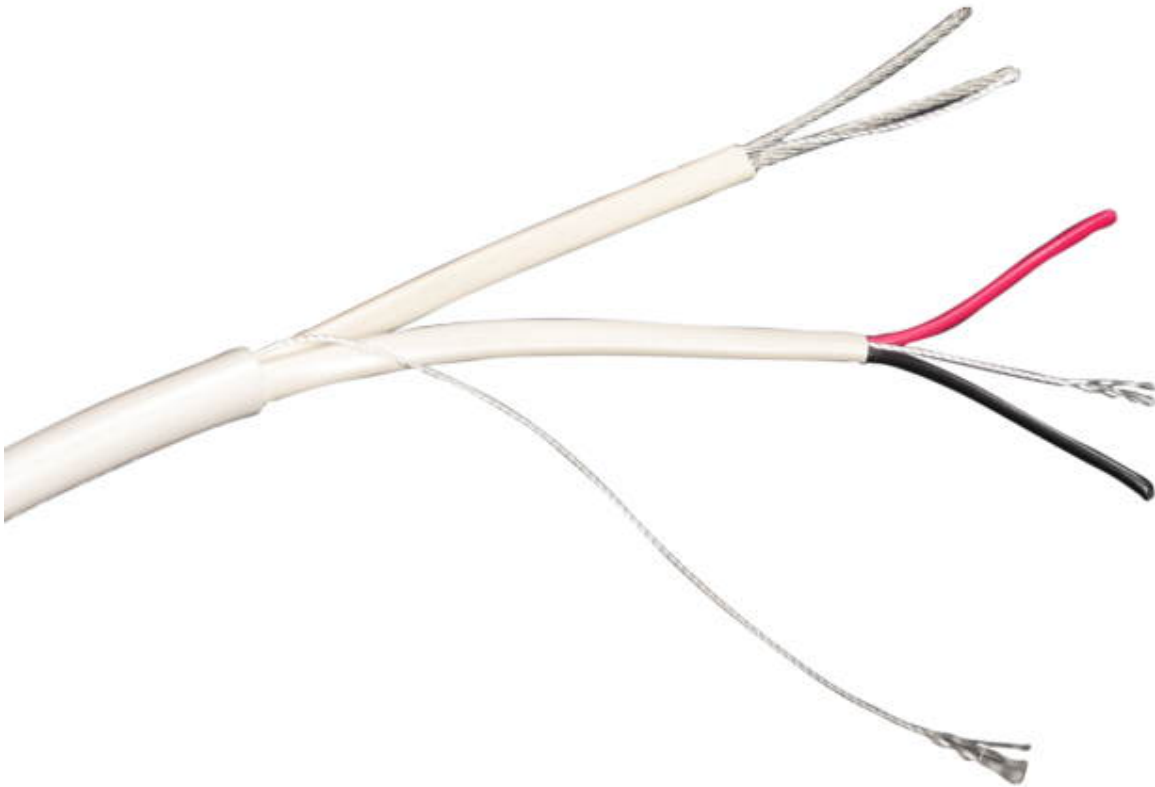

Biamp Receives US Patent for its Magic Cable

Magic Cable Streamlines Desono Loudspeaker Installations and is UL 13 Certified for Outdoor Applications and Hang Lengths Greater than 10 Feet

Biamp, a supplier of professional audiovisual solutions, today announced that it has been awarded a patent from the U.S. Patent and Trademark Office for its Magic Cable, used in the company's Desono family of business audio loudspeakers. Magic Cable comprises two stainless steel suspension cables, two 18 AWG signal conductors within a separate cable jacket, and integrated ripcords that allow the installer to easily slice through the jackets as needed - greatly increasing installation efficiencies.

"Traditionally, hanging pendant speakers has been a time-consuming and complicated job with many steps, each with different tools. Our Magic Cable dramatically simplifies the job and only requires a pair of wire cutters. What's more, the entire assembly is encased in an attractive wrapper, so no further dressing or painting is required," said Joe Andrulis, Executive Vice President of Corporate Development, Biamp. "Magic Cable makes it much easier and safer to install pendant loudspeakers, saving integration partners time and money. Additionally, it's the only composite cable in the AV industry certified to UL 13, demonstrating